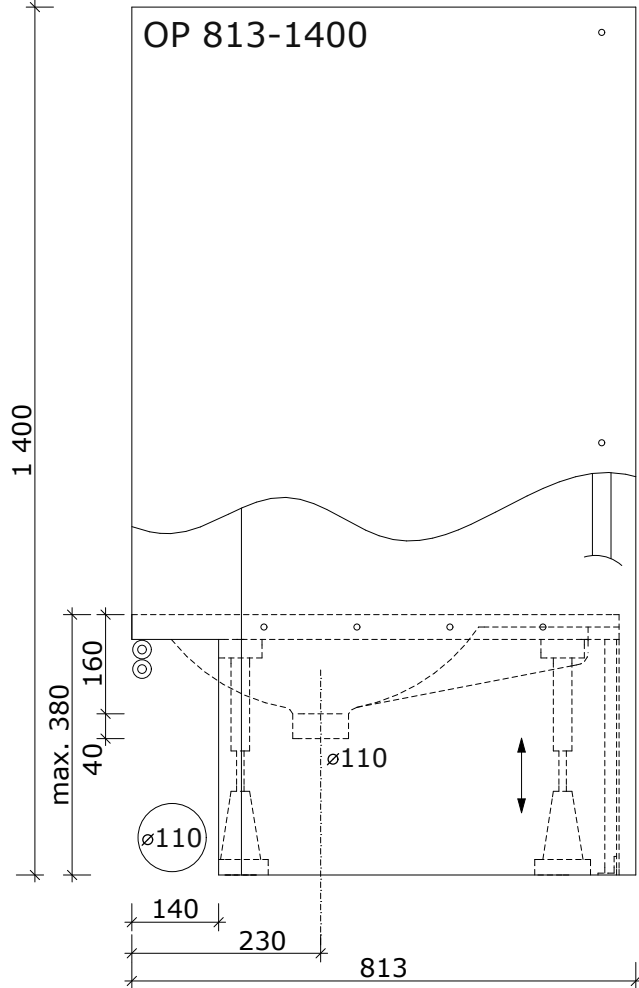

WTF 813-1400 toilet cabin (low) with squat toilet tray

The squat toilet box price contains the following accessories:

- Toilet tray (WT 813 N) with legs
- Cabin wall
- Bottom rail
- Bottom cover sheet
- Corner locks
- Screws
- Sanitary silicone: S-300

Optional accessories:

- Side panel: OP 813-1400
- Edge lock: PCU 1400-8

Type	Dimensions (mm)	Door type	Door opening direction	Weight (kg)	€/piece EXW Budaörs
WT 813-1400	813x813x1400	-	-	25	249,-

WTF 813-1400 squat toilet cabin