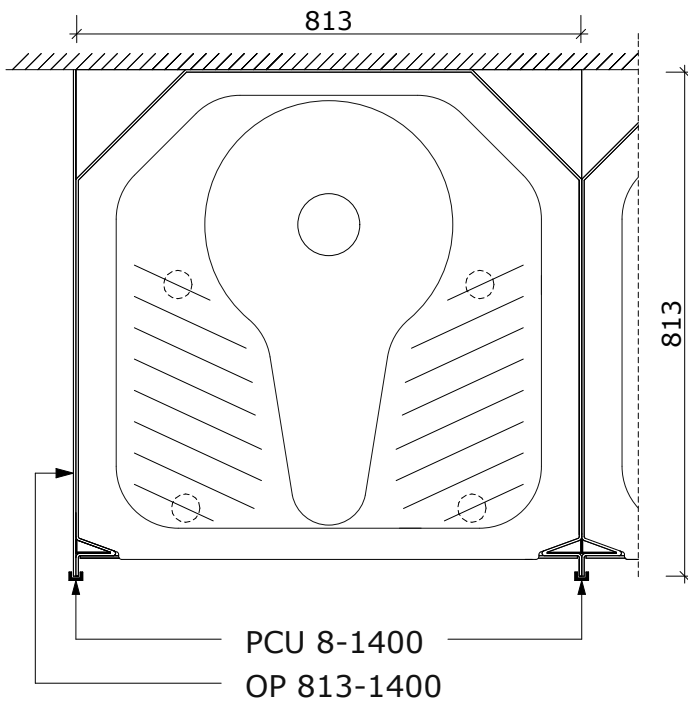

WTF 813-1400 toilet cabin (low) with squat toilet tray

The squat toilet box price contains the following accessories:

- Toilet tray (WT 813 N) with legs
- Cabin wall
- Bottom rail
- Bottom cover sheet
- Corner locks
- Screws
- Sanitary silicone: S-300

Optional accessories:

- Side panel: OP 813-1400
- Edge lock: PCU 1400-8

Type	Dimensions (mm)	Door type	Door opening direction	Weight (kg)	€/piece EXW Budaörs
WT 813-1400	813x813x1400	-	-	25	249,-

WTF 813-1400 squat toilet cabin